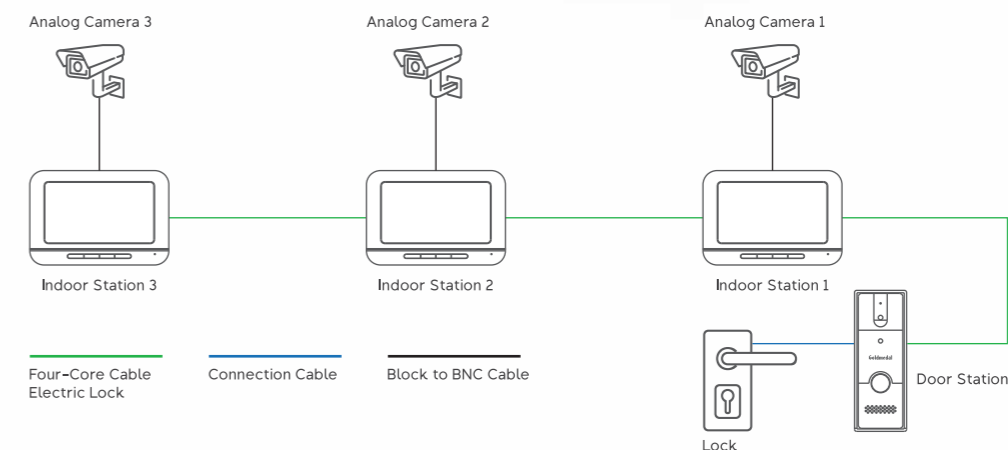

A WIRELESS VIDEO DOOR PHONE. YET TOTALLY SECURE.

Do you want to add a video door phone to your residence but have not left the necessary wires for it? Do not worry as we have a solution for it. Simply install the Goldmedal Wi-Fi Door Phone Kit to easily fulfil your need. You do not need an indoor unit to talk to the visitor, either. Any person ringing the bell will be visible on your mobile phone and you can talk with the visitor to verify before you open the door! Its subtle design and neutral colour options allows it to blend aesthetically with your building premises, making it an efficient but unobtrusive ally in the security of your premises.

Highlights

- WiFi Door phone
- No indoor unit required
- Compatible with mobile phone
- Seperate chime option
- Surveillance possible

i-Secure 09
Analog Door Phone kit
Outdoor Unit

Highlights

- Analog Door phone with memory
- Display resolution 800x480
- 4 Wire analog system
- Option to unlock door
- Surveillance possible
- Noise suppression & echo cancellation

i-Secure 09
Analog Door Phone kit
Indoor Unit

**SMART HOMES.
SAFE HOMES.**

A smart video door phone is an ideal companion to a smart home. By enabling clear visibility of people outside your door and accurate two-way communication, you can screen your visitors much more efficiently. The auto lock and unlock feature can be a huge security feature for those who have young children or senior citizens at home. Capable of recording, you can easily go through the records to check the visitors who visited your premises while you were away.