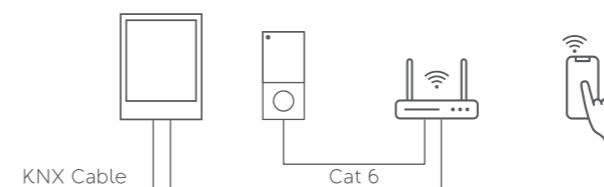

HELLO. YOU ARE WELCOME.

Integrate this smart IP video door phone with in-built Wi-Fi function to manage visitors at your home or building. You can either use an indoor unit to see and communicate with your visitor or integrate it seamlessly with your existing KNX Touch Panel. The two-way communication system enables you to visually and verbally interact with your visitors and even open the door. You can even open the door if you are not physically present in the room.

Highlights

- IP Door phone
- Compatible with 7 inch touch screen
- Call transfer on mobile phone
- Option to unlock door
- Surveillance possible

Highlights

- IP Video Door phone kit
- Indoor screen included
- Call transfer on mobile phone
- Option to unlock door
- Surveillance possible