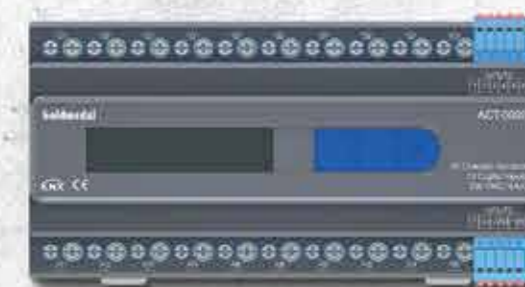

Actuator
20 Channel Multi Actuator
ACT0020

Technical Parameter

- NO/NC Contact selection
- Data Convertors on board
- Switching, Blinds and shutter control
- 12 Potential free inputs
- Scene & Logic Operations
- LCD Display for Inputs & Outputs
- KNX Bus Powered

KNX
Multi Switch Actuator

2, 12 & 20 Channels

The Multi-Switch Actuators are invisible as these are fitted in Automation DB but carry out the all important task of controlling our Electrical Appliances over KNX. Be it Lighting or Blinds or Curtains these are seamlessly integrated into the system. One device can work both for Switching or Curtain control reducing the need for extra devices.