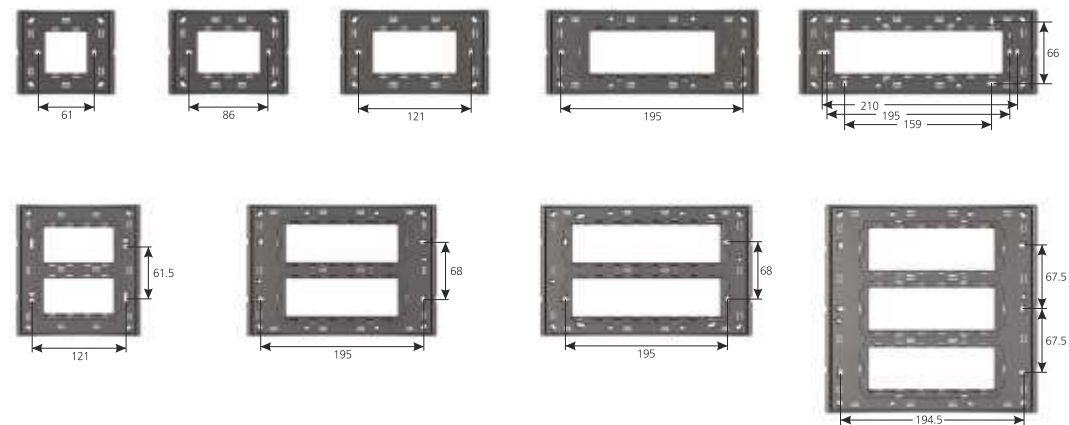

X9 MOUNTING FRAMES - Horizontal & Vertical Distance for Screwing [Dimensions in mm]