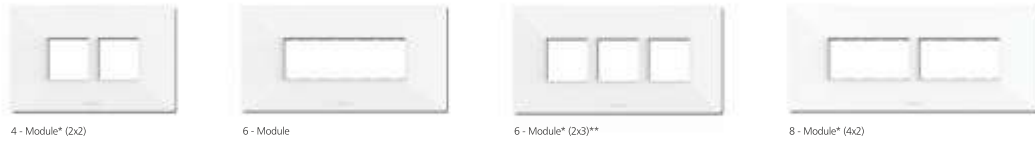

40° WOODEN MODULAR PLATE WITH MOUNTING FRAMES - SUITABLE FOR WOODEN & METAL BOXES

PLATES →	1M	2M	3M	4M	4M*	6M	6M*	8M
					(H&V)**		(H&V)**	(V)
COLOURS ↓	MRP ₹	MRP ₹	MRP ₹	MRP ₹	MRP ₹	MRP ₹	MRP ₹	MRP ₹
Pure Glossy	106.00	106.00	132.00	180.00	162.00	251.00	232.00	300.00
Metallic	138.00	138.00	172.00	234.00	211.00	326.00	302.00	390.00
Wood	195.00	195.00	243.00	331.00	298.00	462.00	427.00	552.00
CODE →	GL60101	GL60201	GL60301	GL60401	GL60403	GL60601	GL60603	GL68803
Outer/Master →	10/300	10/300	10/300	10/240	10/240	10/200	10/200	5/200
SIZE(inch) →	4.5x4.5	4.5x4.5	5x4.5	6.5x4.5	7x4.5	8.85x4.5	8.85x4.5	6.7x6.7
Module Format →	-	-	-	-	2x2	-	2x3	2x2x2

40° WOODEN MODULAR PLATE WITH MOUNTING FRAMES - SUITABLE FOR WOODEN & METAL BOXES

8M*	10M	12M	12M	12M	16M	18M	20M[#]	24M[#]
		(H&V)**	(V)**	(V)	(H&V)**	(H&V)**	(H&V)**	(H&V)**
MRP ₹	MRP ₹	MRP ₹	MRP ₹	MRP ₹	MRP ₹	MRP ₹	MRP ₹	MRP ₹
300.00	347.00	392.00	449.00	392.00	477.00	505.00	634.00	785.00
390.00	451.00	510.00	584.00	510.00	620.00	657.00	824.00	1021.00
552.00	638.00	721.00	826.00	721.00	878.00	929.00	1167.00	1444.00
GL60805	GL61001	GL61201	GL61203	GL61205	GL61601	GL61801	GL62001	GL62401
10/200	10/120	10/120	5/120	5/120	5/90	5/80	5/60	5/40
10.85x4.5	12.5x4.5	15x4.5	8.85x6.7	10.85x6.7	10.5x7.25	10.5x8.7	12.5x7.25	12.5x9.5
4x2	3+4+3	2x6	2x3x2	3x2x2	2x4x2	2x3x3	2x5x2	2x4x3