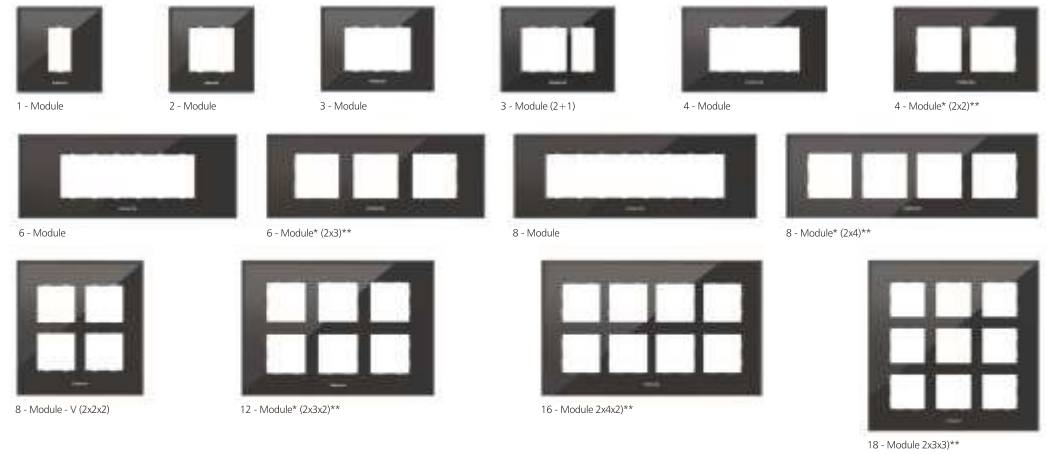

Z9 GLASS COVER PLATES WITH MOUNTING FRAMES NEW

Z9 PLATES	1M	2M	3M	3M*	4M	4M*	6M	6M*	8M	8M*	8M (V)	12M*	16M	18M
						(H&V)**		(H&V)**		(H&V)**		(H&V)**	(H&V)**	(H&V)**
COLOURS	MRP ₹	MRP ₹	MRP ₹	MRP ₹	MRP ₹	MRP ₹	MRP ₹	MRP ₹	MRP ₹	MRP ₹	MRP ₹	MRP ₹	MRP ₹	MRP ₹
GLASS	648.00	648.00	829.00	829.00	965.00	1062.00	1225.00	1347.00	1391.00	1502.00	1502.00	2020.00	2435.00	2745.00
CODE	GF110101	GF110201	GF110301	GF110303	GF110401	GF110403	GF110601	GF110603	GF110801	GF110803	GF118803	GF111203	GF111603	GF111803
Outer/Master	10/200	10/200	10/200	10/200	10/150	10/150	5/100	5/100	5/100	5/100	5/100	5/75	5/40	5/40
SIZE(mm)	86x86	86x86	115x86	115x86	146x86	146x86	222x86	222x86	245x86	255x86	152x162	222x156	260x160	222x222