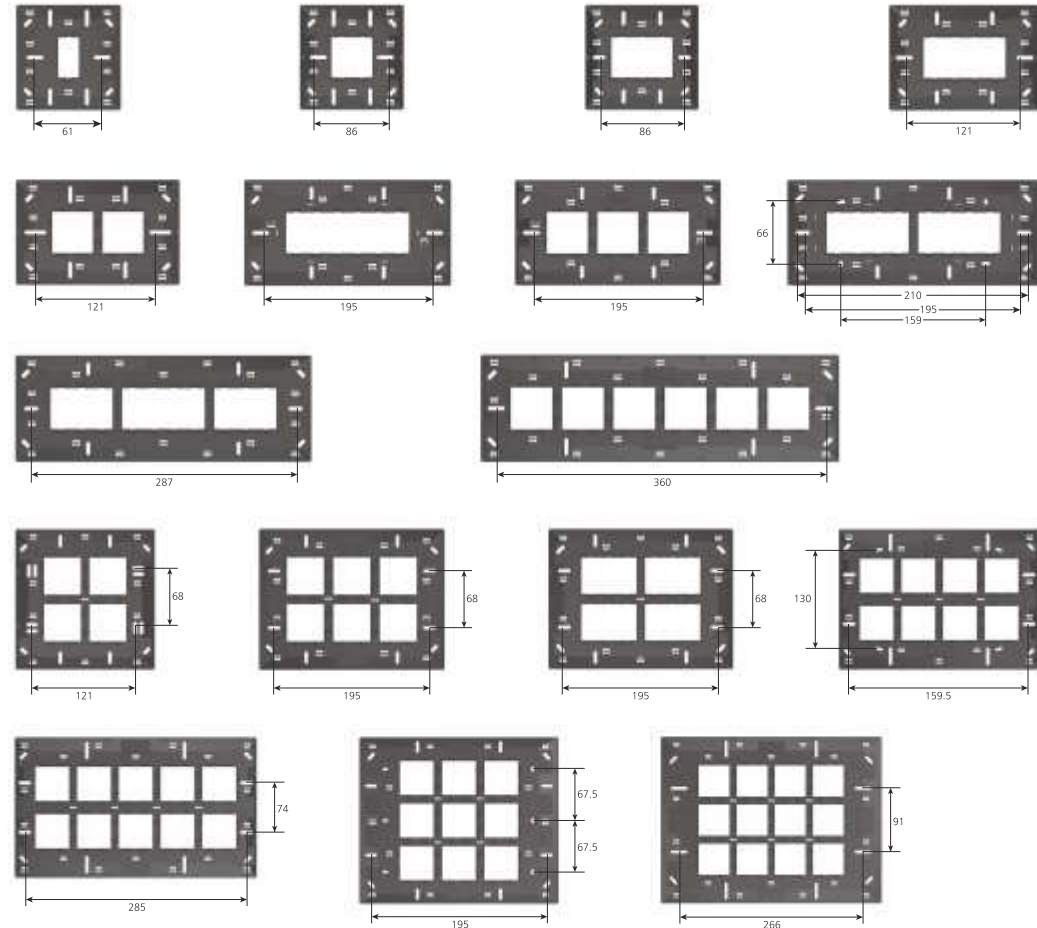

40° MOUNTING FRAMES - Horizontal & Vertical Distance for Screwing (Dimensions in mm)

Not Suitable for Metal Box