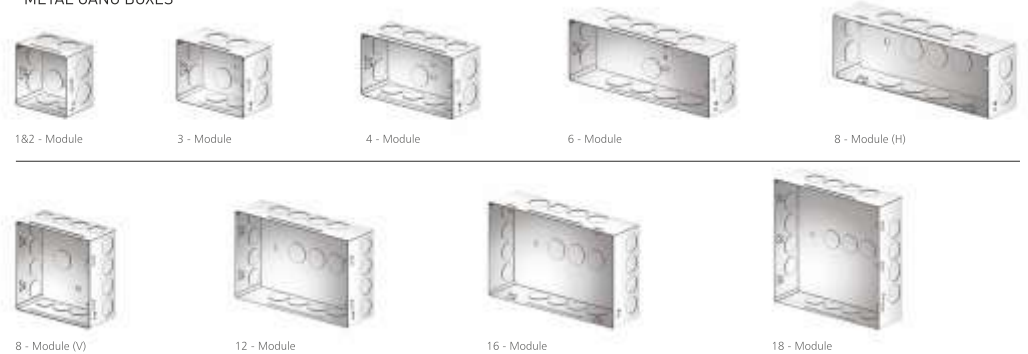

METAL GANG BOXES