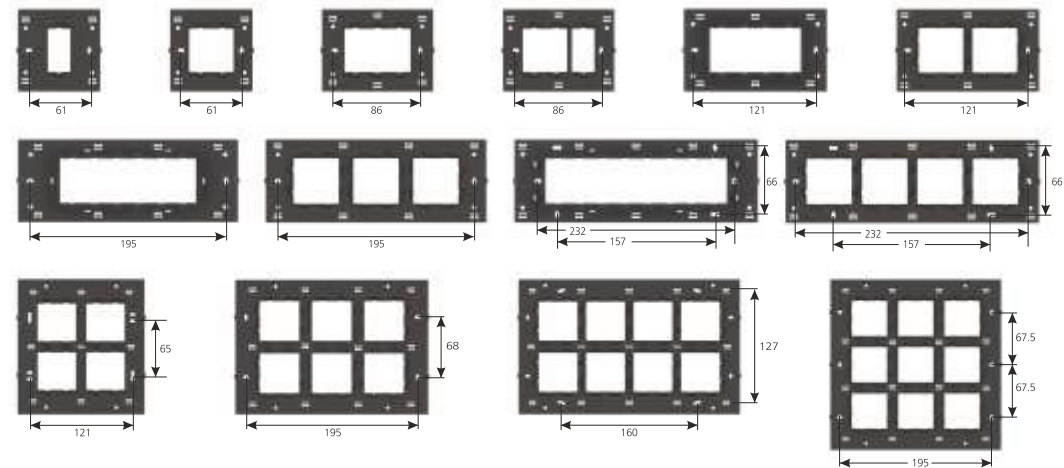

Z9 MOUNTING FRAMES - Horizontal & Vertical Distance for Screwing (Dimensions in mm)