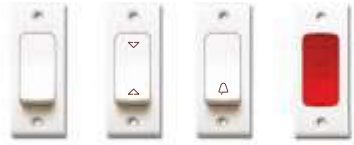

Code	Item	MRP ₹ White Brown Sugar	Pkg. Outer/ Master
ESSENZA 10AX VANILLA SWITCHES			
09101	1 Way Switch	30.00	20/1200
09102	2 Way Switch	45.00	20/1200
09103	Bell Push	43.00	20/1200
09104	Indicator	46.00	20/1200

Code	Item	MRP ₹	Pkg.
ESSENZA 10AX iCUBE SWITCHES			
09105	1 Way Switch	29.00	20/1200
09106	2 Way Switch	41.00	20/1200
09107	Bell Push	40.00	20/1200
09108	Indicator	45.00	20/1200

Code	Item	MRP ₹	Pkg.
ESSENZA 10AX VALLEY SWITCHES			
09109	1 Way Switch	29.00	20/1200
09110	2 Way Switch	41.00	20/1200
09111	Bell Push	40.00	20/1200
09112	Indicator	45.00	20/1200

Code	Item	MRP ₹	Pkg.
ESSENZA 6A / 10A SOCKETS			
09128	6A 3 Pin Socket	51.00	10/600

Code	Item	MRP ₹	Pkg.
ESSENZA TV SOCKETS			
09130	Mini TV Socket	54.00	20/1200
09131	Medium TV Socket	55.00	20/800

Code	Item	MRP ₹	Pkg.
ESSENZA DIMMER / REGULATOR			
09134	Mini Dimmer	279.00	10/600
09135	Medium Dimmer	299.00	10/300
09136	4 Step Regulator	364.00	10/600
09137	5 Step Regulator	401.00	10/300
- Regulator Supplied in ISI & Non ISI			

Code	Item	MRP ₹	Pkg.
ESSENZA G-STAR DIMMER / REGULATOR			
09138	G-star Medium Dimmer	299.00	10/300
09139	G-star 4 Step Regulator	364.00	10/600
09140	G-star 5 Step Regulator	401.00	10/300
- Regulator Supplied in ISI & Non ISI			

Code	Item	MRP ₹ White Brown Sugar	Pkg. Outer/ Master
ESSENZA ZEN DIMMER / REGULATOR			
09141	Zen Mini Dimmer	269.00	10/300
09142	Zen 4 Step Regulator	367.00	10/600
09235	Zen 5 Step Regulator	391.00	10/300
- Regulator Supplied in ISI & Non ISI			

Code	Item	MRP ₹	Pkg.
ESSENZA TEL. JACK / KIT-KAT FUSE			
09143	Mini Tel Jack	90.00	20/1200
09144	Medium 4 Line Tel Jack	90.00	20/800
09147	Kit-Kat Fuse	74.00	20/800
(Suitable for both 10A & 16A)