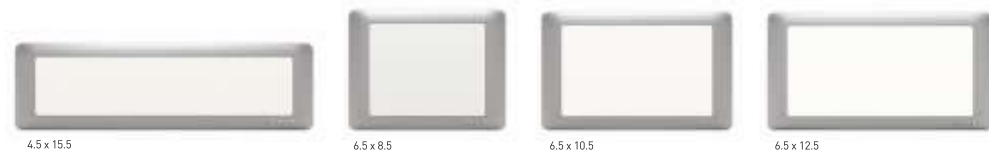

Gazelle Wood Plate

AVAILABLE COLOURS IN PLATES **Platina** : White Jazz & Ivory
MetalIQ : Digital Silver