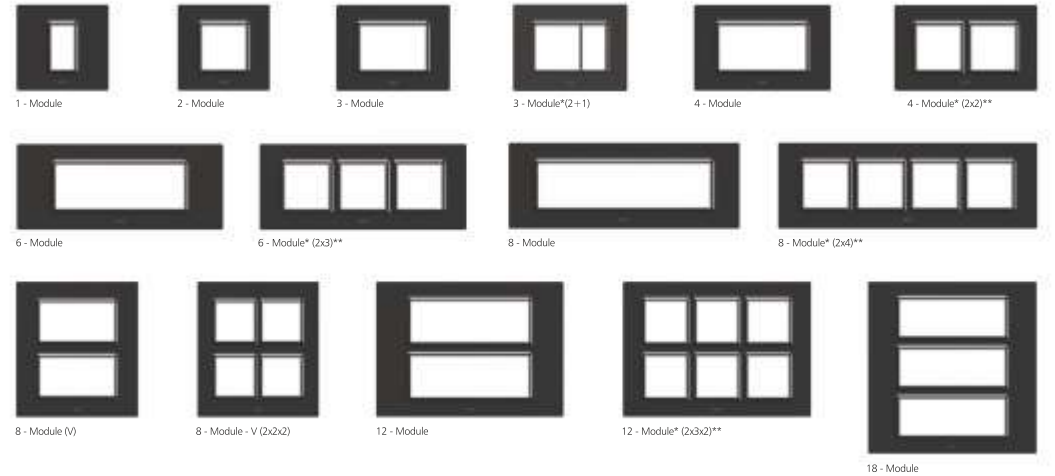

F9 BASIC COVER PLATES WITH MOUNTING FRAMES NEW

Pure Glossy	124.00	124.00	153.00	153.00	188.00	188.00	280.00	269.00	356.00	344.00	356.00	344.00	418.00	402.00	464.00	544.00
CODE →	GF30101	GF30201	GF30301	GF30303	GF30401	GF30403	GF30601	GF30603	GF30801	GF30803	GF38801	GF38803	GF31201	GF31203	GF31601	GF31801
Outer/Master →	10/400	10/400	10/300	10/300	10/300	10/300	5/150	5/150	5/150	5/150	5/150	5/150	5/120	5/120	5/90	5/80
SIZE(mm) →	98x91	98x91	121x91	121x91	146x91	152x91	220x91	220x91	245x90	275x90	152x168	152x168	220x157	220x157	245x157	220x222

*With Partition Plates   **Suitable for Horizontal & Vertical Installation