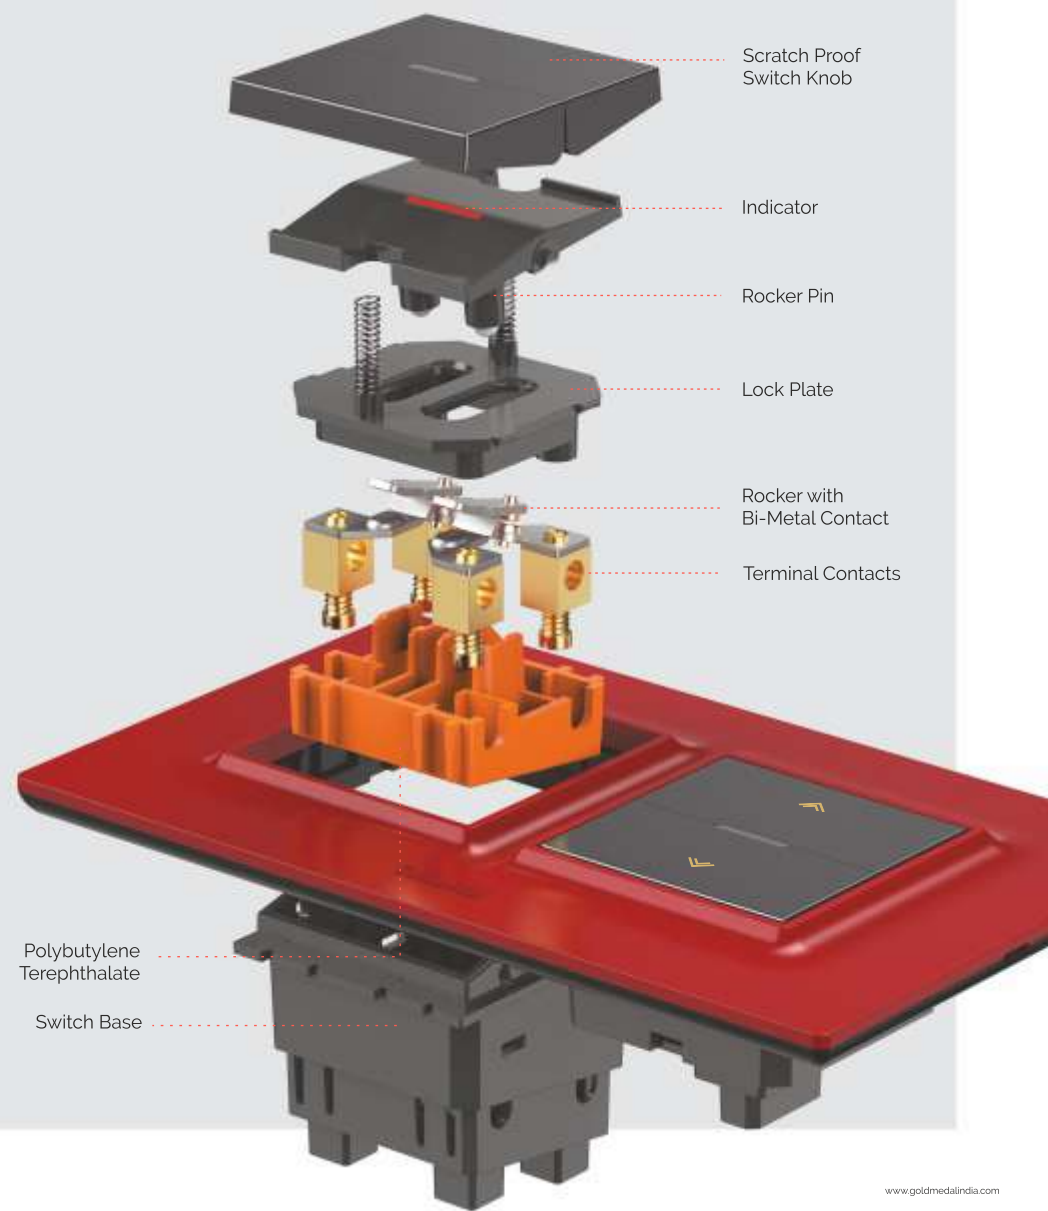

## G-Line

It doesn't get more minimalistic than this! The straight, clean lines of the G-Line, with its barest-minimum-possible protrusion over the cover plate surface, conveys the futuristic, minimalistic look that defines GIFA. Classically perfect, yet contemporary in styling, the G-Line is a pleasure to use at home and at work.

## Advanced technology with a stylish twist.

Constructed for modern applications, the G-Twix switch integrates precision design with high-performance materials. A soft-action mechanism ensures smooth actuation, while UV coating enhances colour retention and scratch resistance. Its innovative dual-half actuator mechanism produces a subtle central highlight upon operation, enhancing both functionality and visual appeal. The switch is built using Polybutylene Terephthalate (PBT) housed within a robust PC base, offering excellent thermal stability with a melting point above 200°C, and superior insulation against electrical and thermal leakages. Available in multiple attractive shades, G-Twix delivers durability, safety and consistent long-term performance.