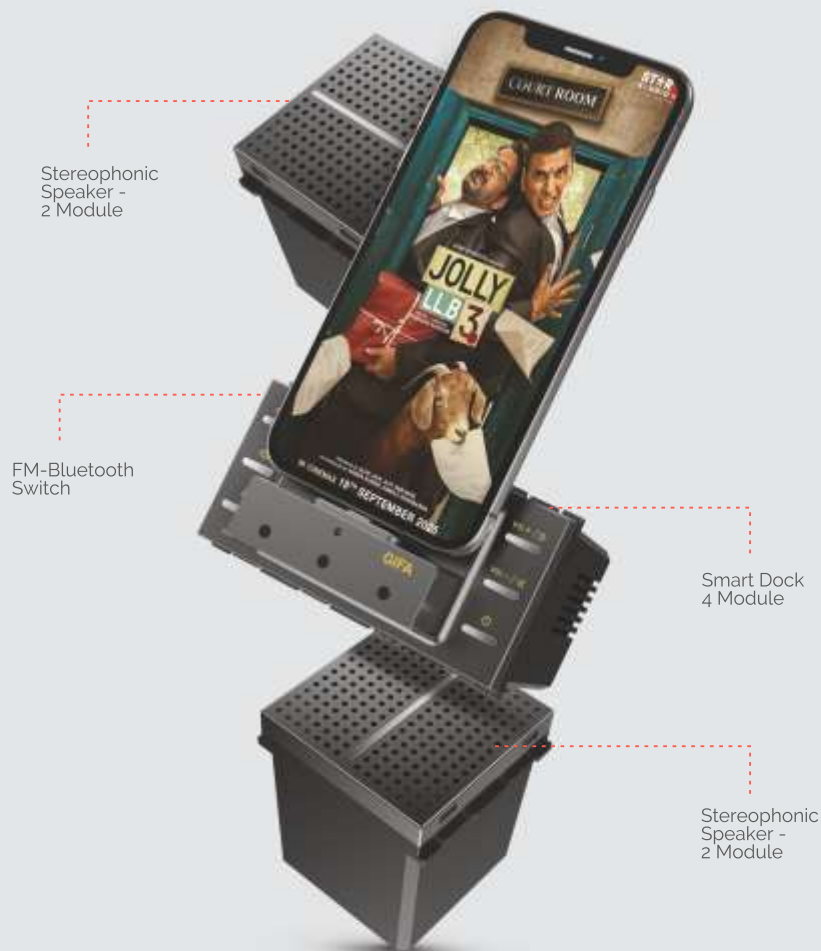

Z9 Pistachio Green Plate -  
G-Twix Switch

Z9 Gunmetal Grey Plate -  
G-Echo Switch with Indicator

Z9 Aqua Marine Plate -  
i-Touch Zigbee Fan Regulator

Z9 Silvery Frost Plate -  
Smart Passive Infrared Detector

GIFA presents the Smart Dock that can be a smart companion to your smartphone! At rest, the Smart Dock remains flush with the cover plate. Apply gentle pressure on the unit and it springs out into position. Simply place your phone on the console to get it charging. With built-in Bluetooth connectivity, the Smart Dock wirelessly connects to your smartphone, letting you enjoy FM, stream music, manage calls and control volume or tracks effortlessly. All functions can be operated through buttons, voice control and even hand gestures.

GIFA A9 Lusty Cherry Cover Plate  
with i-Dock in Titanium Grey

Sound never  
looked better!

-  
- 
- 
-  FM Radio
-  Bass
-  Smart Phone
-  Audio World
-  SMS-Voice
-  Gesture Control