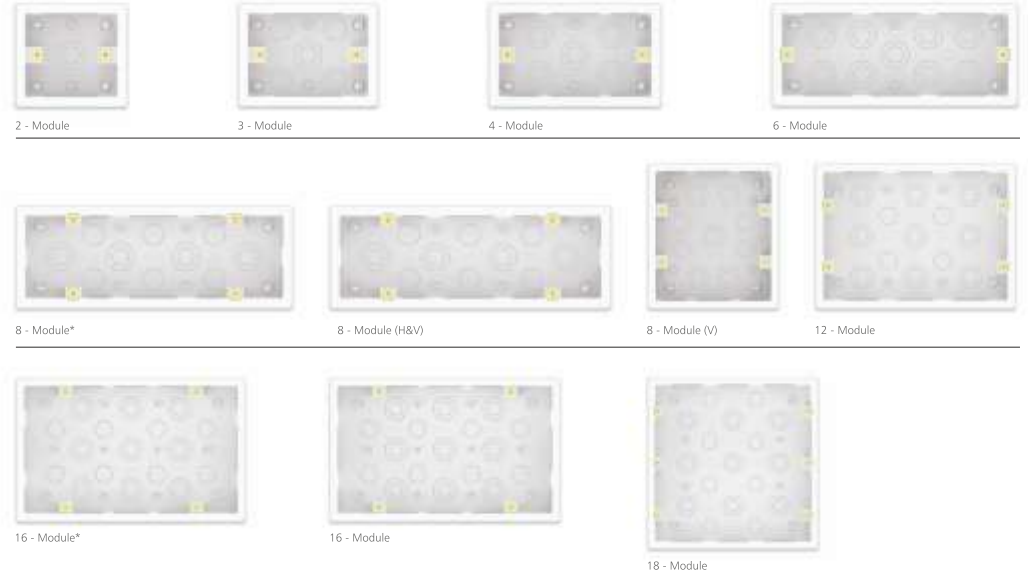

PLASTIC SURFACE GANG BOX