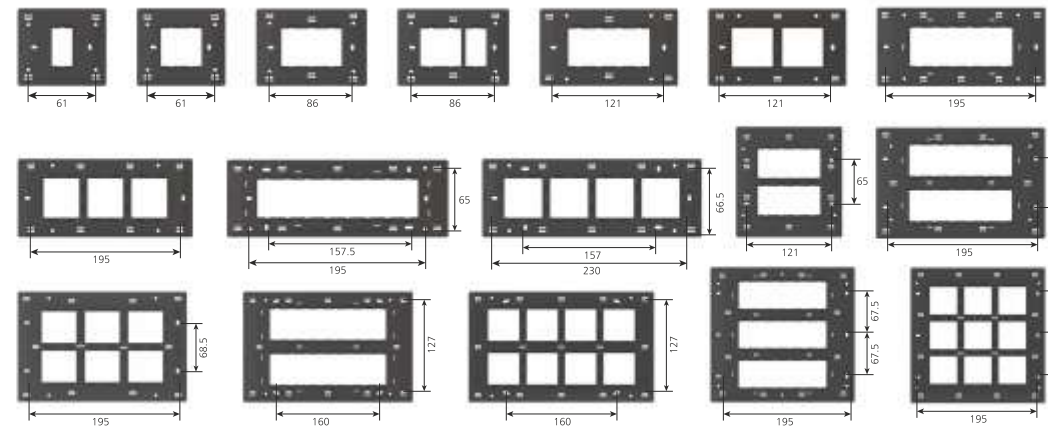

18° MOUNTING FRAMES - Horizontal & Vertical Distance for Screwing (Dimensions in mm)