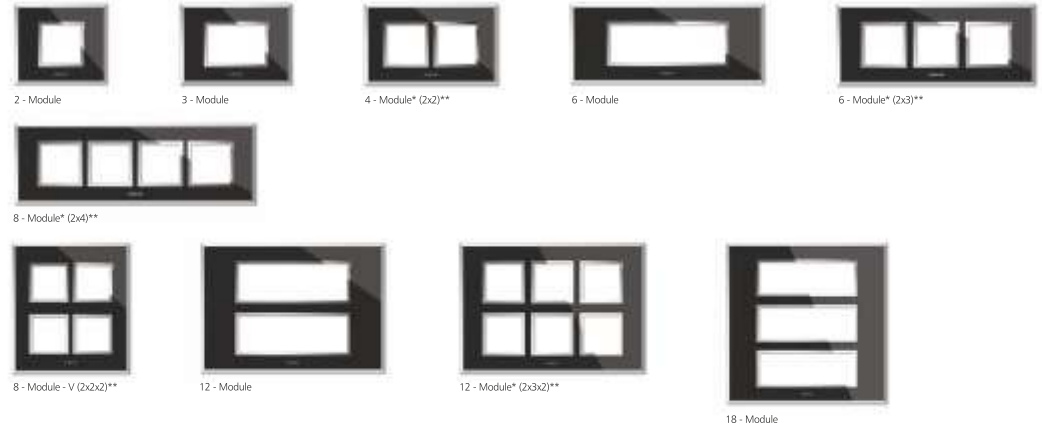

A9 GLASS COVER PLATES										
A9 PLATES →	2M	3M	4M*	6M	6M*	8M*	8M (V)	12M	12M*	18M
			(H&V)**		(H&V)**	(H&V)**	(H&V)**		(H&V)**	
COLOURS ↓	MRP ₹	MRP ₹	MRP ₹	MRP ₹	MRP ₹	MRP ₹	MRP ₹	MRP ₹	MRP ₹	MRP ₹
Glass (diamond cut)	679.00	900.00	1305.00	1695.00	1798.00	1982.00	1982.00	2167.00	2299.00	2656.00
CODE →	GF50201	GF50301	GF50403	GF50601	GF50603	GF50803	GF58803	GF51201	GF51203	GF51801
Outer/Master →	10/200	10/200	10/150	5/100	5/100	5/100	5/100	5/75	5/75	5/40
SIZE(mm) →	108x94	130x94	154x94	228x94	228x94	280x94	156x173	228x160	228x160	228x228