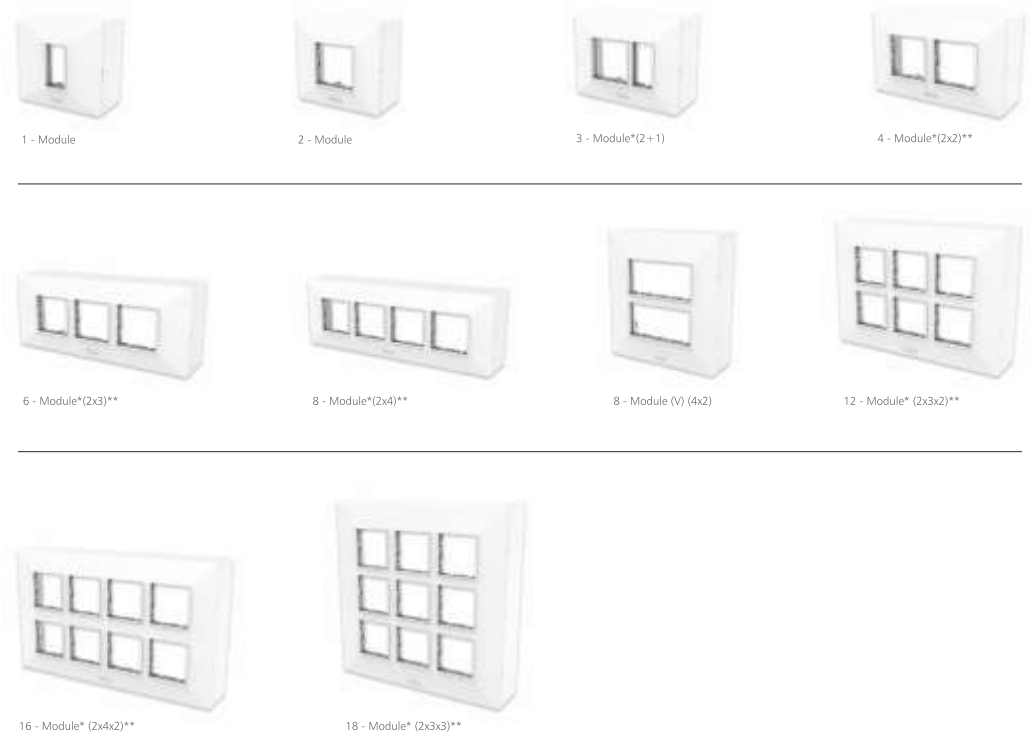

18° SURFACE GANG BOX WITH MODULAR PLATE										
MODULAR GANG BOX	1M	2M	3M*	4M*(H&V)**	6M*(H&V)**	8M*(H&V)**	8M(V)	12M*(H&V)**	16M*(H&V)**	18M*(H&V)**
MRP ₹	136.00	136.00	176.00	202.00	268.00	360.00	360.00	418.00	481.00	559.00
CODE	GL50101	GL50201	GL53301	GL50403	GL50603	GL50803	GL58801	GL51203	GL51603	GL51803
Outer/Master	10/120	10/120	10/120	10/120	5/80	5/80	5/60	5/45	5/40	5/40
SIZE (WxHxL) mm	100x92x53	100x92x53	125x92x53	154x92x53	222x92x53	262x92x53	154x170x53	222x160x53	268x160x53	222x222x53

SURFACE GANG BOX WITH MODULAR PLATE * With Partition Plates   **Suitable for Horizontal & Vertical Installation