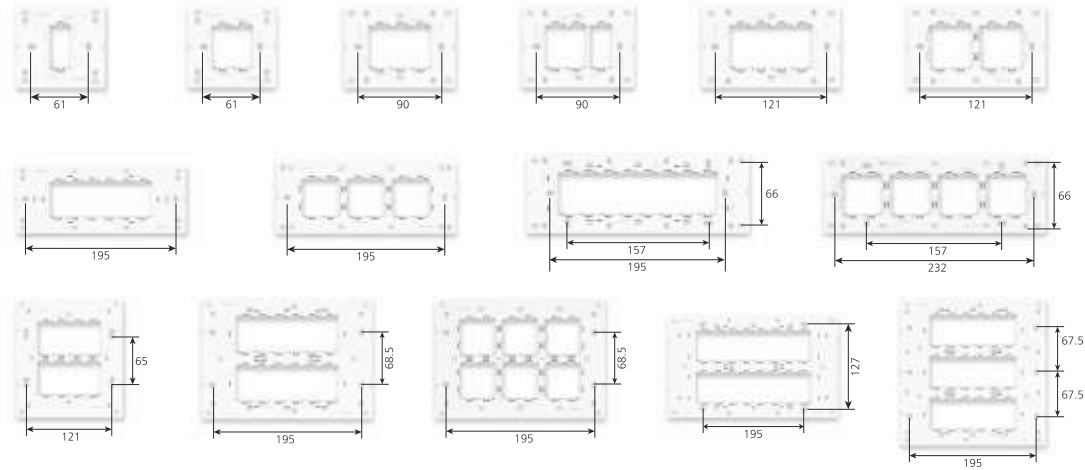

0° MOUNTING FRAMES - Horizontal & Vertical Distance for Screwing (Dimensions in mm)