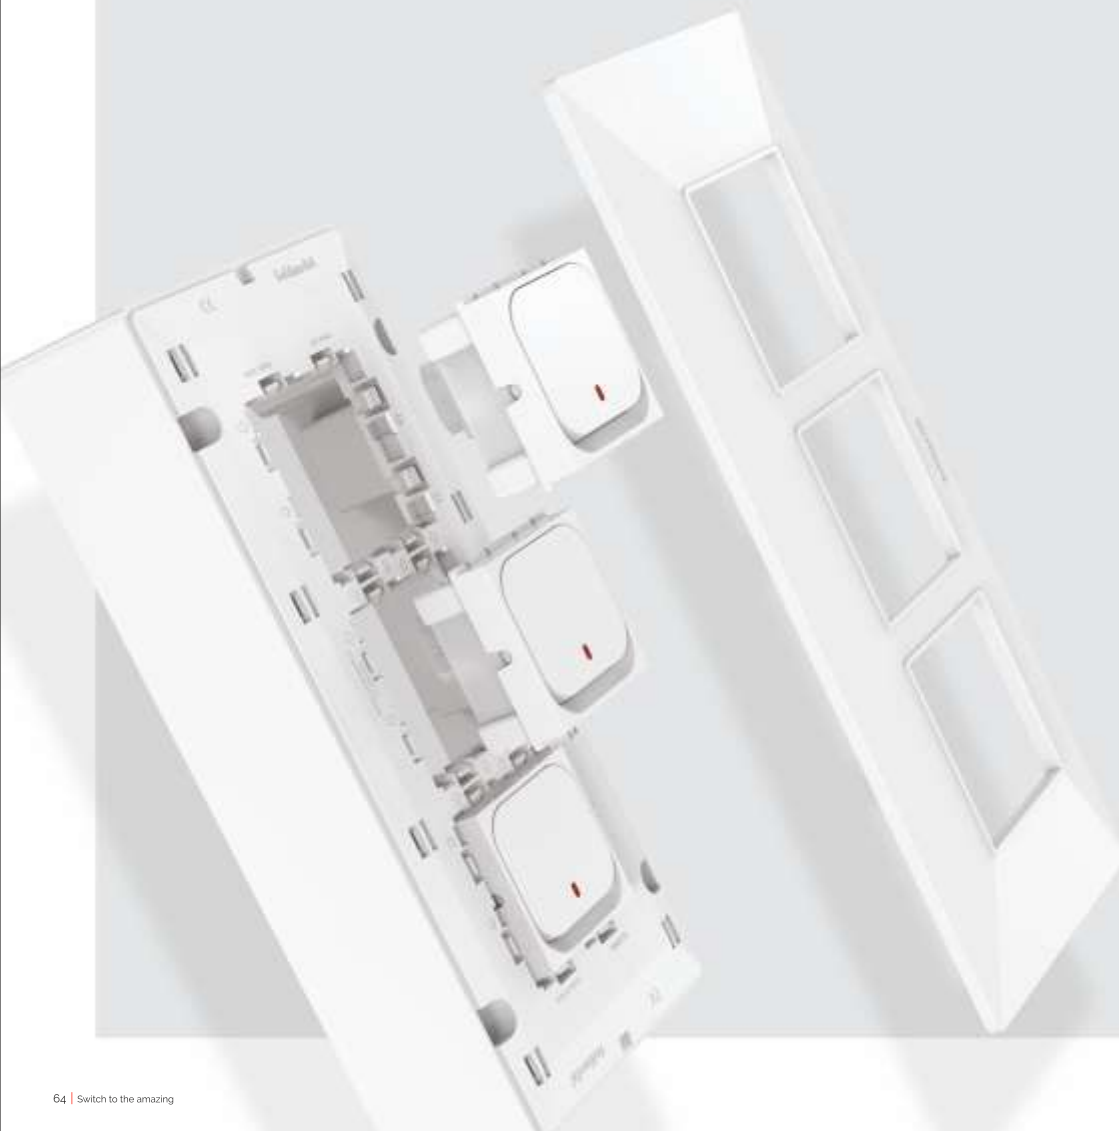

# A breakthrough design!

The 18° modular cover plate also comes as a combination with a surface box. Unlike traditional designs that require separate bottom and top cover plates to be attached to the surface box, the 18° model has the bottom plate built into the surface box. This means no screws are needed to secure the bottom plate. You only have to add the inserts and the top cover plate to finish the installation. It's a perfect blend of stylish design and practical functionality, offering both form and function in one sleek solution.