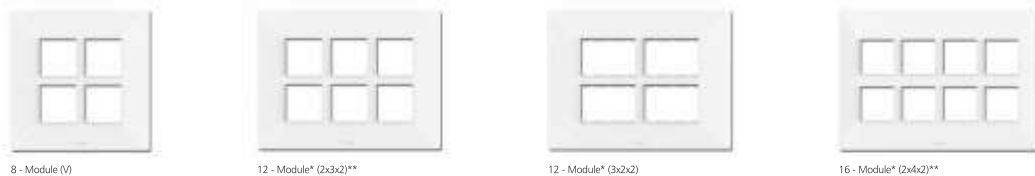

40° WOODEN MODULAR PLATE WITH MOUNTING FRAMES - SUITABLE FOR WOODEN & METAL BOXES

PLATES →	1M	2M	3M	4M	4M*	6M	6M*	8M
					(H&V)**		(H&V)**	(V)
COLOURS ↓	MRP ₹	MRP ₹	MRP ₹	MRP ₹	MRP ₹	MRP ₹	MRP ₹	MRP ₹
Pure Glossy	106.00	106.00	132.00	180.00	162.00	251.00	232.00	300.00
Metallic	138.00	138.00	172.00	234.00	211.00	326.00	302.00	390.00
Wood	195.00	195.00	243.00	331.00	298.00	462.00	427.00	552.00
CODE →	GL60101	GL60201	GL60301	GL60401	GL60403	GL60601	GL60603	GL68803
Outer/Master →	10/300	10/300	10/300	10/240	10/240	10/200	10/200	5/200
SIZE(inch) →	4.5x4.5	4.5x4.5	5x4.5	6.5x4.5	7x4.5	8.85x4.5	8.85x4.5	6.7x6.7
Module Format →	-	-	-	-	2x2	-	2x3	2x2x2

40° WOODEN MODULAR PLATE WITH MOUNTING FRAMES - SUITABLE FOR WOODEN & METAL BOXES

8M*	10M	12M	12M	12M	16M	18M	20M[#]	24M[#]
		(H&V)**	(V)**	(V)	(H&V)**	(H&V)**	(H&V)**	(H&V)**
MRP ₹	MRP ₹	MRP ₹	MRP ₹	MRP ₹	MRP ₹	MRP ₹	MRP ₹	MRP ₹
300.00	347.00	392.00	449.00	392.00	477.00	505.00	634.00	785.00
390.00	451.00	510.00	584.00	510.00	620.00	657.00	824.00	1021.00
552.00	638.00	721.00	826.00	721.00	878.00	929.00	1167.00	1444.00
GL60805	GL61001	GL61201	GL61203	GL61205	GL61601	GL61801	GL62001	GL62401
10/200	10/120	10/120	5/120	5/120	5/90	5/80	5/60	5/40
10.85x4.5	12.5x4.5	15x4.5	8.85x6.7	10.85x6.7	10.5x7.25	10.5x8.7	12.5x7.25	12.5x9.5
4x2	3+4+3	2x6	2x3x2	3x2x2	2x4x2	2x3x3	2x5x2	2x4x3