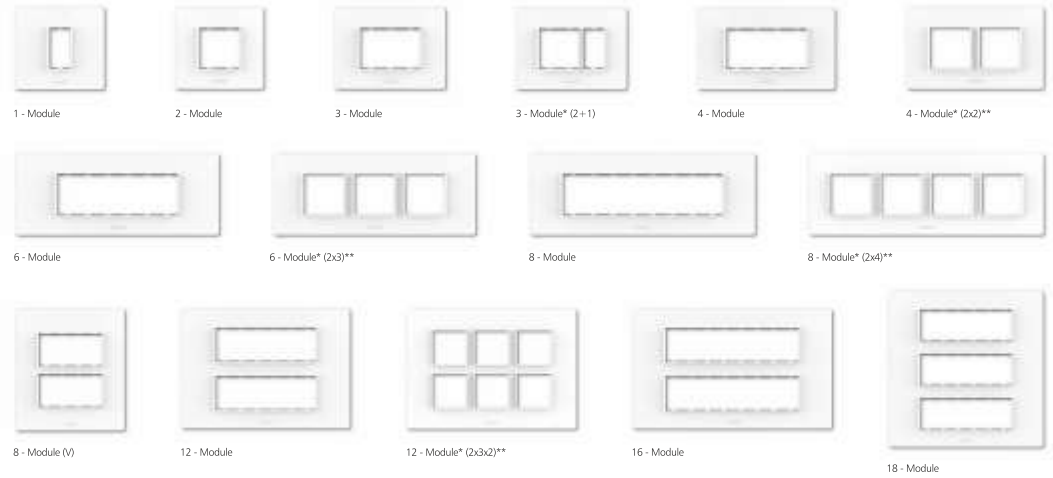

0° COVER PLATE WITH MOUNTING FRAME

PLATES →	1M	2M	3M	3M*	4M	4M*	6M	6M*	8M	8M*	8M	12M	12M*	16M	18M
						(H&V)**		(H&V)**		(H&V)**	(V)		(H&V)**		
COLOURS ↓	MRP ₹	MRP ₹	MRP ₹	MRP ₹	MRP ₹	MRP ₹	MRP ₹	MRP ₹	MRP ₹	MRP ₹	MRP ₹	MRP ₹	MRP ₹	MRP ₹	MRP ₹
Pure Glossy	86.00	86.00	117.00	117.00	140.00	140.00	217.00	197.00	292.00	263.00	263.00	324.00	308.00	365.00	429.00
CODE →	GL30101	GL30201	GL30301	GL33301	GL30401	GL30403	GL30601	GL30603	GL30801	GL30803	GL38801	GL31201	GL31203	GL31601	GL31801
Outer/Master →	10/500	10/500	10/400	10/400	10/400	10/400	5/200	5/200	5/200	5/200	5/200	5/120	5/120	5/90	5/80
SIZE(mm) →	98x90	98x90	123x90	123x90	152x90	152x90	225x90	225x90	250x90	260x90	260x90	152x168	225x158	265x158	225x225