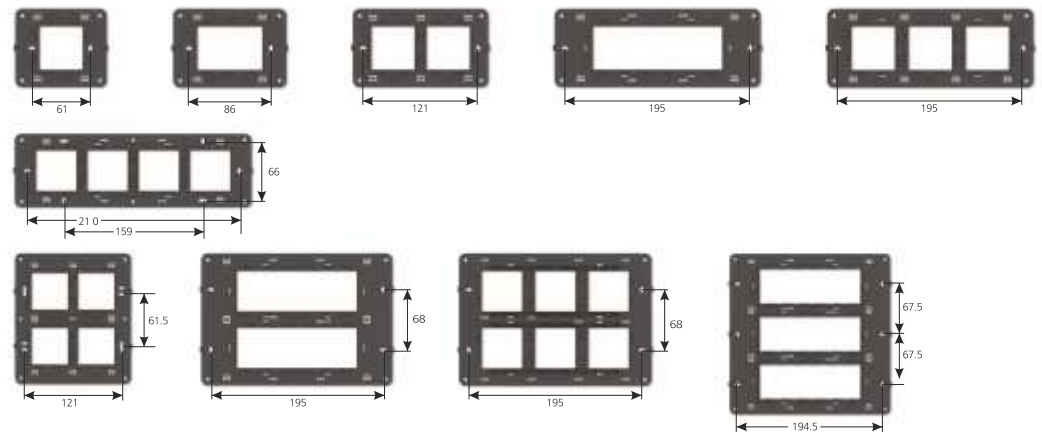

A9 MOUNTING FRAMES - Horizontal & Vertical Distance for Screwing [Dimensions in mm]										
A9 Frame →	2M	3M	4M	6M	6M	8M	8M (V)	12M	12M	18M
			(H&V)**		(H&V)**	(H&V)**	(H&V)**		(H&V)**	
MRP ₹ →	66.00	81.00	99.00	136.00	148.00	185.00	170.00	208.00	221.00	299.00
CODE →	GF50202	GF50302	GF50404	GF50602	GF50604	GF50804	GF58804	GF51202	GF51204	GF51802
Outer/Master →	25/750	25/750	25/500	20/240	20/240	20/240	20/240	20/160	20/160	10/80