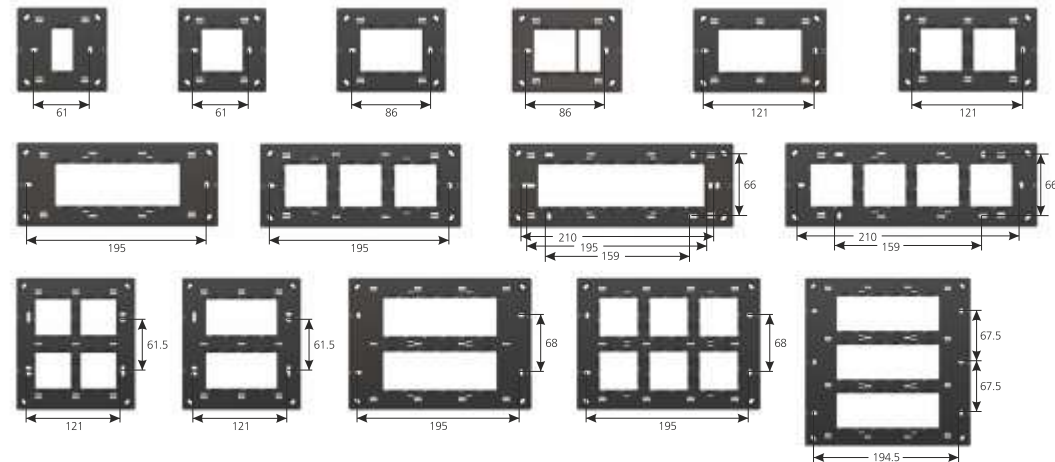

F9 MOUNTING FRAMES - Horizontal & Vertical Distance for Screwing (Dimensions in mm)