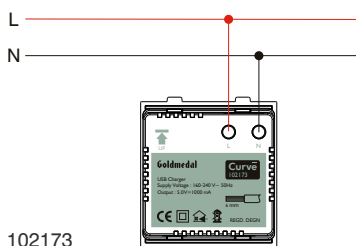

Wiring Diagram

102173