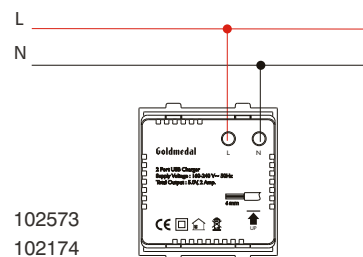

Note:

- The two ports have different configurations. In case a device doesn't charge on one of the ports, switch to the other port.
- The total charge for both ports should not exceed 2 Amp. You can charge two devices that draw approximately 1 Amp. each or 1 device that needs approximately 2 Amp.

Wiring Diagram

Dimensions (mm) Side view shows overall dimensions & flush depth.