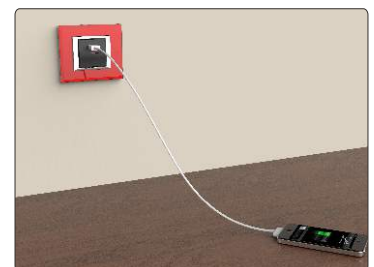

Caution

- Keep the USB Charger away from water or moisture.
- Do not let children operate the USB Charger.
- Do not operate or store the USB Charger below -10 degree C or above 55 degree C.
- Use this only for gadgets with re-rechargeable batteries.
- Do not bring inflammable, explosive or hazardous objects near the USB Charger.
- Do not operate the USB Charger if it is damaged.

Safety instruction

- Electrical equipment must be installed and fitted by a qualified electrician only.
- The electronic switches are single pole switches and disconnect only one pole when they are OFF.
- To prevent electric shock, disconnect both the poles of the main supply, before working on the appliance.
- Failure to observe any of the installation instruction may result in fire and other safety hazards.

Warranty

All electronic devices are warranted against manufacturing defects for two years from the date of purchase. In the event of defects, Goldmedal will repair or, at its discretion, replace the warranted product if delivered to a Goldmedal authorized dealer along with a duly stamped guarantee card or sales receipt that shows the date of purchase along with the serial no. of the product. This warranty excludes defects due to abnormal load, abuse, or failure to use the product in accordance with the instructions. Goldmedal shall not be liable for any other damages, whether incidental, consequential or otherwise.