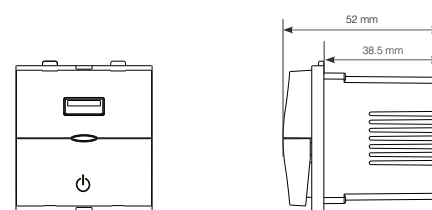

Dimensions (mm)

Side view shows overall dimensions & flush depth.

GOLDMEDAL ELECTRICALS PVT. LTD.
Bldg. No. 2, Shripal Industrial Estate, Valliv Road, Vasai East, Thane - 401208, Maharashtra, India.
For more details, email us at info@goldmedalindia.com www.goldmedalindia.com

Customer Care Toll Free No.
1800 209 0234

© Copyright 2003 by Goldmedal
Unless otherwise specified, the products illustrated in this Leaflet have been designed by Goldmedal and are covered by one or more international patents.